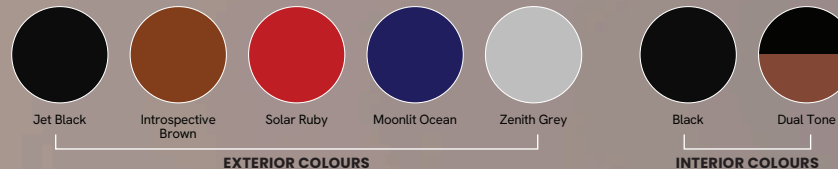

VF MPV 7 Feature List	
Features	VF MPV 7
Gear Shifter	Integrated Stalk on Steering Column
Cruise Control	YES
Seat Upholstery	Leatherette
Seat Capacity	7\
Driver Seat Adjustment	6 way
HVAC	Automatic
Adjustable Front Row Headrests	YES
Adjustable Second Row Headrests	YES
Adjustable Third Row Headrests	YES
Bezel-less Day Night IRVM	YES
Air Filter	PM 2.5
Air Vent Second Row	YES
Air Vent Third Row	YES
Third Row Dedicated AC Control	YES
USB Ports	Type A: 2; Type C: 2
12 V Port	2
Second Row Seat Split	60:40
Second Row Reclining Seat	YES
Second Row Sliding Seat	YES
One Touch Tumble Second Row	YES
Third Row Seat Split	50:50
Third Row Reclining Seat	YES
Power Windows	All one touch up and down
Anti-pinch Windows	YES (4)
Keyless Start	YES
Luggage Compartment Light	YES
Safety	
ABS, EBD, BA, ESC, TCS	YES
Hill Start Assist (HSA)	YES
Airbags	4
Roll Over Mitigation (ROM)	YES
Emergency Signal System (ESS)	YES
Rear Parking Sensors	YES
Second Row ISOFIX Latch	YES
Theft-alarm	YES
Immobilizer	YES
Speed Sensitive Auto Door Lock	YES
Seatbelt Pretensioners	YES (1st row)
Seatbelt Reminder	YES (All)
Connectivity & Smart Features	
Infotainment Screen	25.65 cm
Speakers	4
Camp Mode	YES
Android Auto & Apple CarPlay	Wired
On-board Diagnostics	YES
Firmware Over The Air (FOTA) Update	YES
Remote Vehicle Control (HVAC) from Smartphone App	YES
Monitor Vehicle (Location, Status, Operation Indices) from Smartphone App	YES
Receive Notification (Intrusion Alert, OTA update) from Smartphone App	YES
Connected Car Tech	YES
Virtual Assistant VIVI	YES

7 YEARS

VEHICLE WARRANTY*

10 YEARS

BATTERY WARRANTY*

3 YEARS

FREE MAINTENANCE*

FREE CHARGING*

31st MARCH 2029

UP TO 75%*

ASSURED BUYBACK

ICE TO EV

TRANSITION BENEFITS*

PLUS EXTENDED COVER ON SUSPENSION, PAINT AND ROADSIDE ASSISTANCE. CREATING A BEST-IN-SEGMENT CONFIDENCE PACKAGE.

*T&C Apply. Creative visualization. Vehicle Warranty - 7 years or 1,60,000 km (whichever comes early). Battery Warranty - 10 years or 2,00,000 km (whichever comes early). Free RSA applicable till the standard vehicle warranty. Free maintenance applicable for 3 years or 36,000 km (whichever comes early). Free charging available at VGreen charging stations only, up till 31st March 2029. Up to 75% Assured Buyback - Visit your nearest VinFast dealership to know more. EV Transition Benefit - Offers & Benefits may change without prior notice at the discretion of VinFast. Visit your nearest VinFast dealership for more details. Range tested in eco mode, as per part 1 and Part 2 of the MIDC, under AIS-040 (Rev.1) : 2015. Actual range may vary depending on driving conditions and usage. Charging time is dependent upon multiple factors including specification of charger, ambient temperature, battery life cycle, uninterrupted power supply etc. Application features & displays may vary depending on different operating systems or smartphone devices used. Avoid using the phone while driving for your safety. Apple CarPlay is registered trademark of Apple Inc. Android Auto is registered trademark of Google Inc. Bluetooth is a registered trademark of Bluetooth SIG. Images shown are for illustrative purposes only. Features and specifications may vary as per trim.